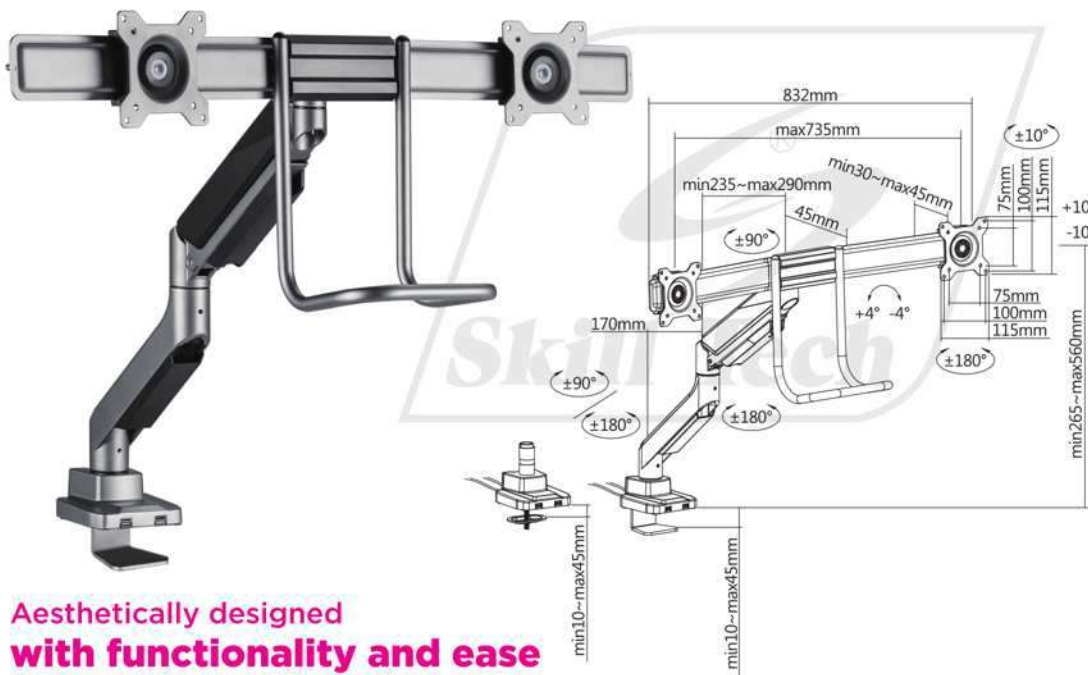

SH52 C022U

Heavy-Duty Monitor Arm

Fits most 17"-32" flat & curved Monitors

- Screen Size 17"-32"
- VESA Compatible 75x75 100x100
- RATED**
- Tilt Range +10° - -10°
- Swivel Range +10° - -10°
- Screen Rotation +180° - -180°
- Detachable VESA Plate
- Cable Management
- Curved Monitor
- Clamp & Grommet Installation

Aesthetically designed with functionality and ease

Multimedia Ports on Base
2xUSB 3.0 Ports.

Sliding Horizontal Monitor Bar
for easy seamless monitor placement.

Interactive Handle
positions monitors from a single handle location.